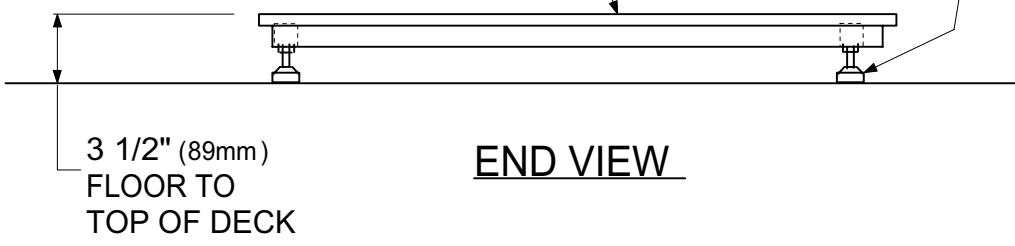

1/2" (13mm) THICK PVC DECK
 24" x 24" (610 x 610mm) OR
 30" x 30" (762 x 762mm) OR
 36" x 36" (914 x 914mm) OR
 48" x 48" (1219 x 1219mm)

Scaletron™ Industries, Ltd.		
MODEL 4040™ TANK SCALE		
Dwn By: NCT	Rev.	Date: 11/29/01
Scale:	Drawing No. SK 108	
Approved:		